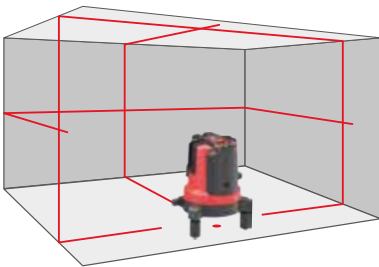

**NEW**  
power concept

**Leica**  
Geosystems

**180° vertical and  
horizontal line &  
5 layout points**

The most powerful multi line laser  
**Leica Lino L4P1**

## Powerful: Precise layouts at high-speed

### 360° rotation base for high-speed layouts

The L4P1 can be rotated 360° over a selected point. The precise fine adjustment supports quick targeting of the vertical laser Lines for high-speed layouts of whole rooms.

## Powerful & versatile: Leica Lino L4P1 for all interior applications

- Easy leveling and aligning
- Simple 90° layout with bright laser lines
- Quick plumbing - easy point transfer from floor to ceiling