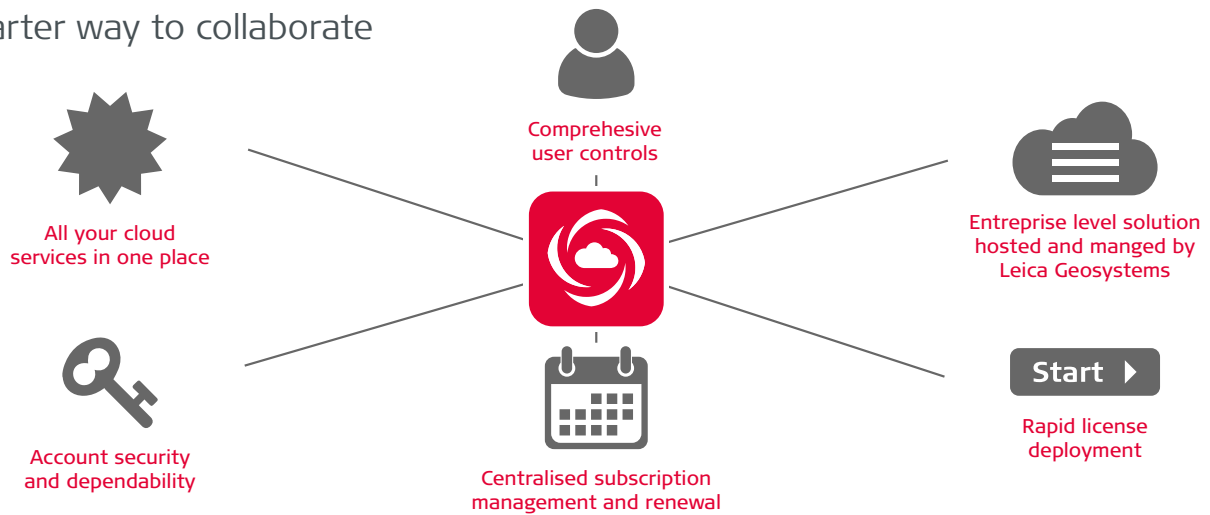

### Unparalleled simplicity, scalability and sharing

Leica TruView is the industry-leading software for easily and intuitively sharing point cloud data, design models, mark-ups and more. TruView Cloud is an all-new software as a service available to access through the new Leica Cyclone Cloud platform - a first of its kind web-based hub for digital reality cloud services. TruView Cloud makes it easy to harness the enterprise-level solution of the TruView family of products thanks to its subscription model and Leica Geosystems hosted cloud offering. Now, even firms without a dedicated IT department can easily deploy the service and manage all their users from a single, secure, simple-yet-powerful platform.

leica-geosystems.com

- when it has to be **right**

**Leica**  
Geosystems

PART OF  
HEXAGON

# Leica TruView Cloud

A smarter way to collaborate

Leica TruView Cloud is the perfect software to view, measure and share your digital reality data and is available anywhere, anytime and on any device. The intuitiveness of TruView has been paired with an equally intuitive way to access your data. Simply log in to your Cyclone Cloud account, deploy the product and start sharing immediately. With excellent dependability and advanced admin and user controls, never worry about who has, or does not have access to your data.

TruView Cloud lets any user navigate a scene by panning, rotating and zooming. Plus, add notes, markups, GeoTags and hyperlinks to communicate globally with ease. Even visualise designs in context by including your Cyclone models when publishing to TruView.