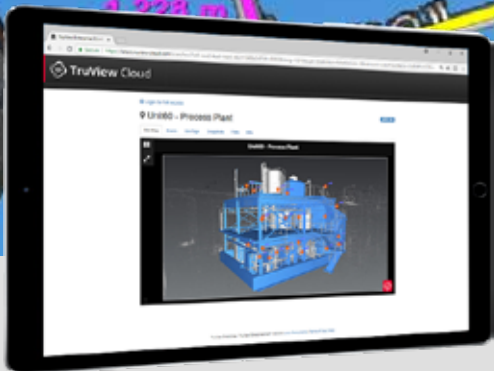

## Digital reality data - anywhere, anytime, any device

### Unparalleled simplicity, scalability and sharing

Leica TruView is the industry-leading software for easily and intuitively sharing point cloud data, design models, mark-ups and more. TruView Cloud is an all-new software as a service available to access through the new Leica Cyclone Cloud platform - a first of its kind web-based hub for digital reality cloud services. TruView Cloud makes it easy to harness the enterprise-level solution of the TruView family of products thanks to its subscription model and Leica Geosystems hosted cloud offering. Now, even firms without a dedicated IT department can easily deploy the service and manage all their users from a single, secure, simple-yet-powerful platform.

# Leica TruView Cloud

A smarter way to collaborate

Leica TruView Cloud is the perfect software to view, measure and share your digital reality data and is available anywhere, anytime and on any device. The intuitiveness of TruView has been paired with an equally intuitive way to access your data. Simply log in to your Cyclone Cloud account, deploy the product and start sharing immediately. With excellent dependability and advanced admin and user controls, never worry about who has, or does not have access to your data.

## SCALE

TruView Cloud is an enterprise-level solution that can scale infinitely and instantly based on the volumes you and your clients need. Unlimited separate portals can be configured through the TruView Cloud administration portal. Assign different communities of users and project data to each portal and assign access on a user-by-user basis.