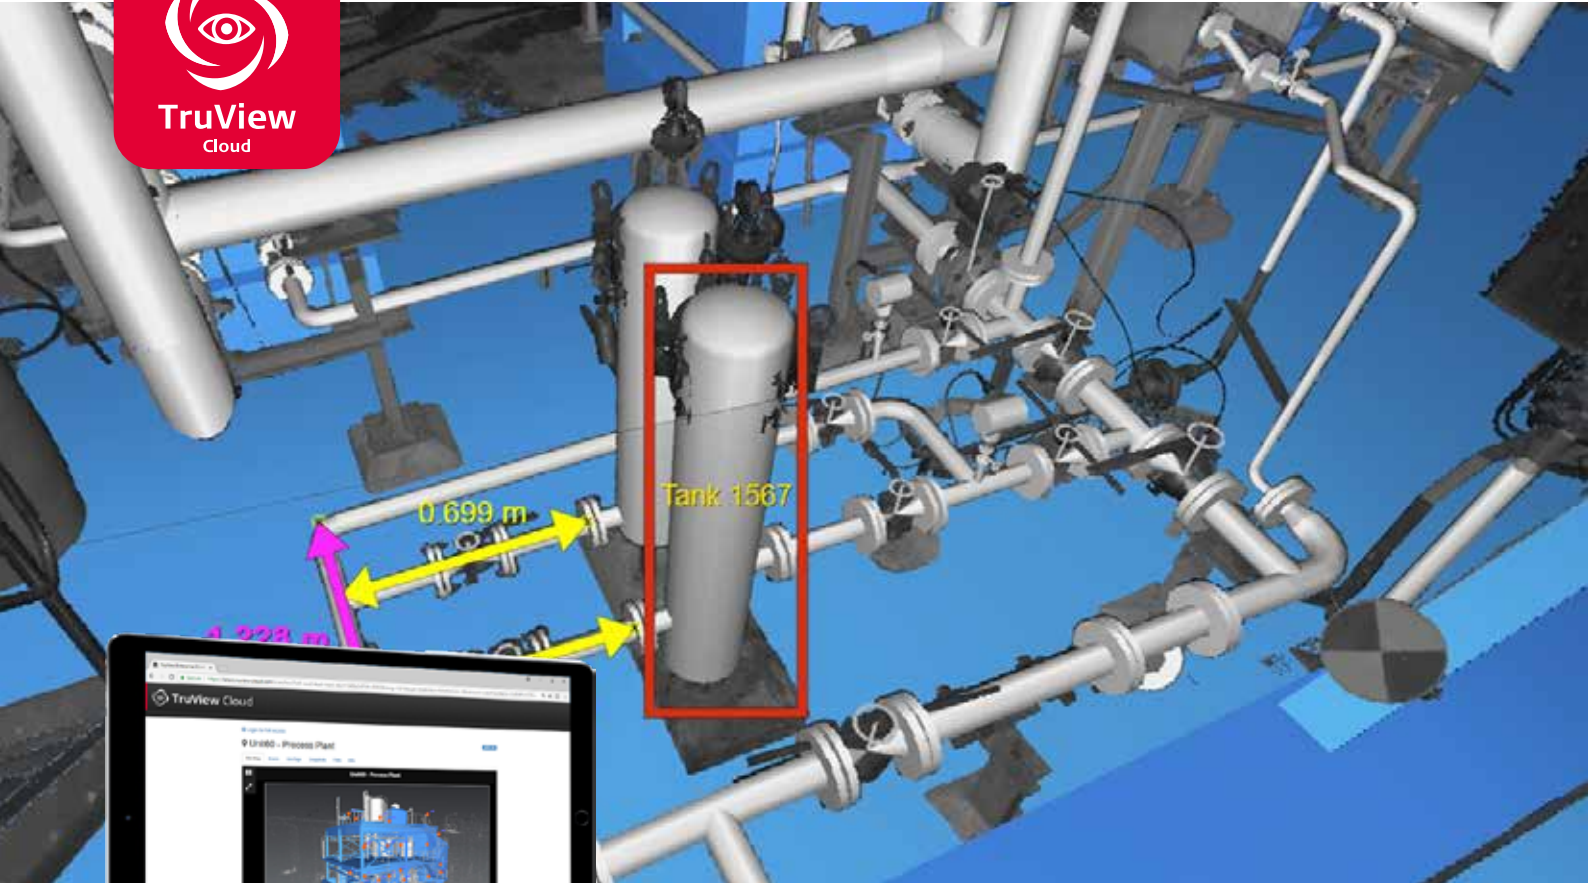

### Unparalleled simplicity, scalability and sharing

Leica TruView is the industry-leading software for easily and intuitively sharing point cloud data, design models, mark-ups and more. TruView Cloud is an all-new software as a service available to access through the new Leica Cyclone Cloud platform - a first of its kind web-based hub for digital reality cloud services. TruView Cloud makes it easy to harness the enterprise-level solution of the TruView family of products thanks to its subscription model and Leica Geosystems hosted cloud offering. Now, even firms without a dedicated IT department can easily deploy the service and manage all their users from a single, secure, simple-yet-powerful platform.

# Leica TruView Cloud

A smarter way to collaborate

Leica TruView Cloud is the perfect software to view, measure and share your digital reality data and is available anywhere, anytime and on any device. The intuitiveness of TruView has been paired with an equally intuitive way to access your data. Simply log in to your Cyclone Cloud account, deploy the product and start sharing immediately. With excellent dependability and advanced admin and user controls, never worry about who has, or does not have access to your data.

## SCALE

TruView Cloud is an enterprise-level solution that can scale infinitely and instantly based on the volumes you and your clients need. Unlimited separate portals can be configured through the TruView Cloud administration portal. Assign different communities of users and project data to each portal and assign access on a user-by-user basis.